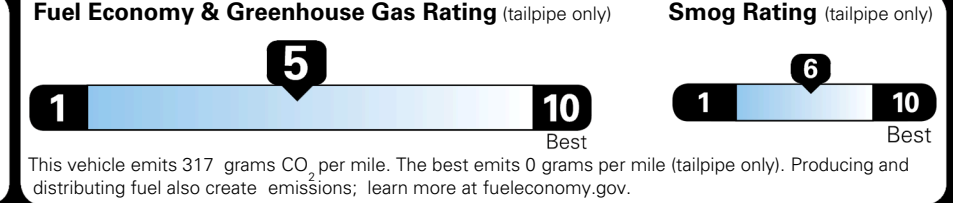

Actual results will vary for many reasons, including driving conditions and how you drive and maintain your vehicle. The average new vehicle gets 29 MPG and costs $8,500 to fuel over 5 years. Cost estimates are based on 15,000 miles per year at $ 3.30 per gallon. MPGe is miles per gasoline gallon equivalent. Vehicle emissions are a significant cause of climate change and smog.

fueleconomy.gov

Calculate personalized estimates and compare vehicles

GOVERNMENT 5-STAR SAFETY RATINGS

Overall Vehicle Score ★★★★★

Based on the combined rating of frontal, side and rollover. Should ONLY be compared to other vehicles of similar size and weight.

Frontal Driver ★★★★★

Crash Passenger ★★★★★

Based on the risk of injury in a frontal impact. Should ONLY be compared to other vehicles of similar size and weight.

Side Front seat ★★★★★

Crash Rear seat ★★★★★

Star ratings based on the risk of injury in a side impact.

Rollover ★★★★★

Star ratings based on the risk of rollover in a single-vehicle crash.

Star ratings range from 1 to 5 stars (★★★★★) with 5 being the highest.

Source: National Highway Traffic Safety Administration (NHTSA).

www.safercar.gov or 1-888-327-4236

Manufacturer's suggested retail price includes Manufacturer's recommended pre-delivery service. License and title fees, state and local taxes and other dealer installed options and accessories are not included in the manufacturer's suggested retail price.

PARTS CONTENT INFORMATION

FOR VEHICLES IN THIS CAR LINE U.S./CANADIAN PARTS CONTENT: 55 %

MAJOR SOURCES OF FOREIGN PARTS: KOREA: 30%

NOTE: PARTS CONTENT DOES NOT INCLUDE FINAL ASSEMBLY, DISTRIBUTION, OR OTHER NON-PARTS COSTS.

FOR THIS VEHICLE FINAL ASSEMBLY POINT: WEST POINT, GA, USA

COUNTRY OF ORIGIN ENGINE (MOTOR): USA

TRANSMISSION: USA

*Additional terms and conditions apply.

**Kia Connect may be currently unavailable for some Model Year 2022 and newer vehicles sold or purchased in Massachusetts; please see owners.kia.com for more information.

NOTE: When you purchase this vehicle, Kia America, Inc. collects personal information you provide to the dealership. For information on our collection and use of personal information and your rights, please see our Privacy Policy on www.kia.com.