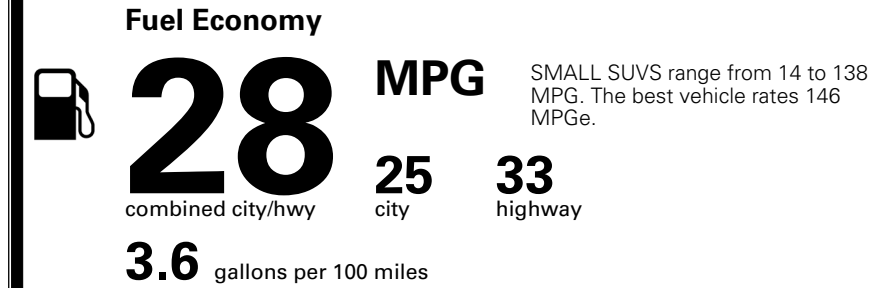

MSRP INCLUDING OPTIONS \$ 32,430.00

INLAND FREIGHT AND HANDLING \$ 1,495.00

TOTAL MANUFACTURER'S SUGGESTED RETAIL PRICE ▶ \$ 33,925.00

TOTAL ADDITIONAL WEIGHT: 8.1

EPA DOT Fuel Economy and Environment

Gasoline Vehicle