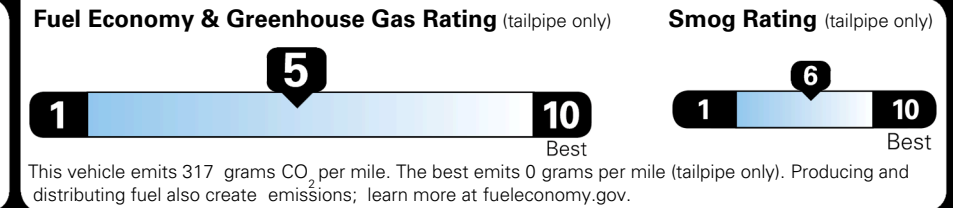

TOTAL ADDITIONAL WEIGHT: 14.9

EPA DOT Fuel Economy and Environment

Gasoline Vehicle

You spend **\$250** more in fuel costs over 5 years compared to the average new vehicle.

Annual fuel cost **\$1,750**

Actual results will vary for many reasons, including driving conditions and how you drive and maintain your vehicle. The average new vehicle gets 29 MPG and costs \$8,500 to fuel over 5 years. Cost estimates are based on 15,000 miles per year at \$ 3.30 per gallon. MPGe is miles per gasoline gallon equivalent. Vehicle emissions are a significant cause of climate change and smog.