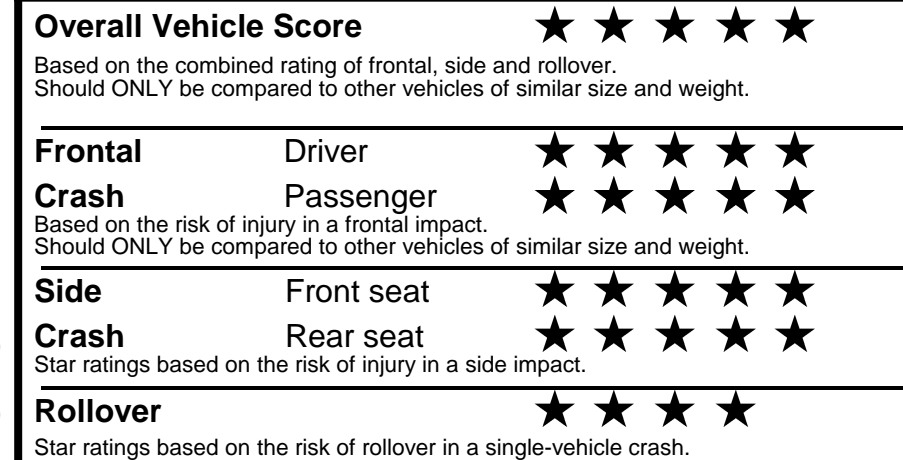

fueleconomy.gov

Calculate personalized estimates and compare vehicles

GOVERNMENT 5-STAR SAFETY RATINGS

Star ratings range from 1 to 5 stars (★★★★★) with 5 being the highest.
 Source: National Highway Traffic Safety Administration (NHTSA).
www.safercar.gov or 1-888-327-4236