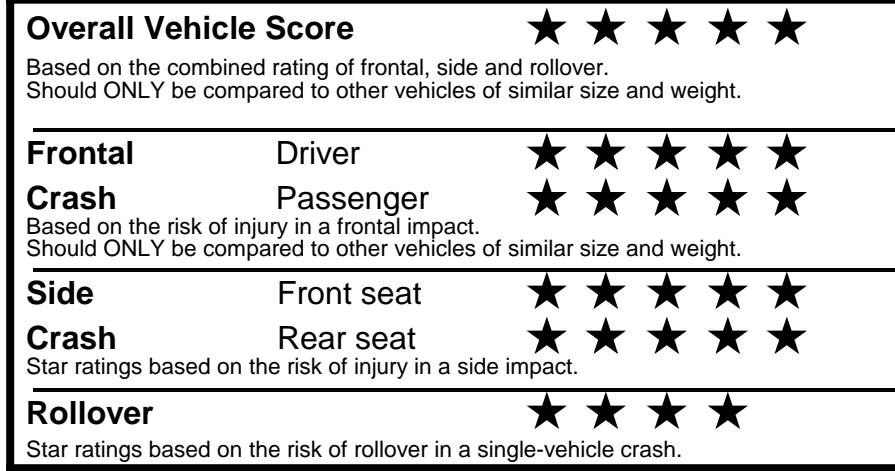

fueleconomy.gov

Calculate personalized estimates and compare vehicles

GOVERNMENT 5-STAR SAFETY RATINGS

PARTS CONTENT INFORMATION

FOR VEHICLES IN THIS CAR LINE U.S./CANADIAN PARTS CONTENT: 55 %

MAJOR SOURCES OF FOREIGN PARTS: KOREA: 30%