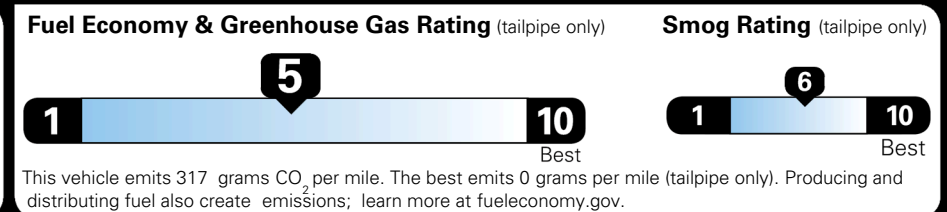

WARRANTY
 10 Year/100,000 Mile Limited Powertrain Warranty
 5 Year/60,000 Mile Limited Basic Warranty
 5 Year/60,000 Mile Roadside Assistance

MANUFACTURER'S SUGGESTED RETAIL PRICE ▶

\$ 28,790.00

ADDITIONAL INSTALLED EQUIPMENT:
 (In addition to or in place of standard features)
 Glacial White Pearl Paint \$495.00
 LX FWD Convenience Package \$800.00
 - Heated Outside Mirrors w/ LED Turn Signals
 - Power Driver's Seat w/ Power Lumbar
 - Heated Front Seats
 - Blind-Spot Collision Warning
 - Rear Cross-Traffic Collision-Avoidance Assist
 - Safe Exit Warning
 Carpeted Floor Mats \$200.00
 Cargo Net (w/o Audio) \$65.00
 Wheel Locks \$80.00

MSRP INCLUDING OPTIONS \$ 30,430.00

INLAND FREIGHT AND HANDLING \$ 1,495.00

TOTAL MANUFACTURER'S SUGGESTED RETAIL PRICE ▶ \$ 31,925.00

TOTAL ADDITIONAL WEIGHT: 8.1

*Additional terms and conditions apply.
 **Kia Connect may be currently unavailable for some Model Year 2022 and newer vehicles sold or purchased in Massachusetts; please see owners.kia.com for more information.
 NOTE: When you purchase this vehicle, Kia America, Inc. collects personal information you provide to the dealership. For information on our collection and use of personal information and your rights, please see our Privacy Policy on www.kia.com.

EPA DOT Fuel Economy and Environment

Gasoline Vehicle

You spend \$250 more in fuel costs over 5 years
 compared to the average new vehicle.

Annual fuel cost \$1,750

Actual results will vary for many reasons, including driving conditions and how you drive and maintain your vehicle. The average new vehicle gets 29 MPG and costs \$8,500 to fuel over 5 years. Cost estimates are based on 15,000 miles per year at \$ 3.30 per gallon. MPGe is miles per gasoline gallon equivalent. Vehicle emissions are a significant cause of climate change and smog.