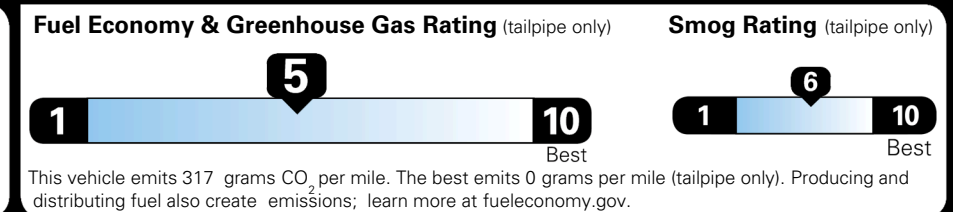

MSRP INCLUDING OPTIONS \$ 29,935.00

INLAND FREIGHT AND HANDLING \$ 1,495.00

TOTAL MANUFACTURER'S SUGGESTED RETAIL PRICE ▶ \$ 31,430.00

EPA DOT Fuel Economy and Environment

Fuel Economy

28 MPG combined city/hwy
25 MPG city
33 MPG highway

SMALL SUVs range from 14 to 138 MPG. The best vehicle rates 146 MPGe.

3.6 gallons per 100 miles

Gasoline Vehicle

You spend \$250 more in fuel costs over 5 years compared to the average new vehicle.

Annual fuel cost \$1,750