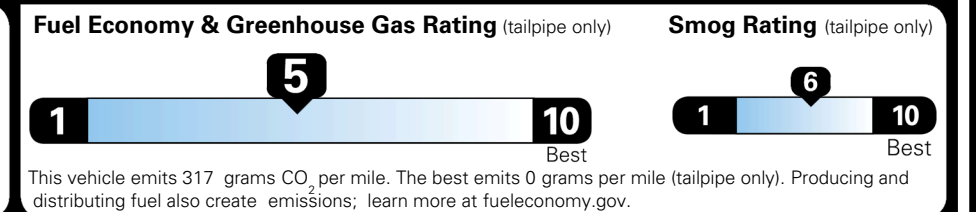

MSRP INCLUDING OPTIONS

\$ 29,590.00

INLAND FREIGHT AND HANDLING

\$ 1,495.00

TOTAL MANUFACTURER'S SUGGESTED RETAIL PRICE ►

\$ 31,085.00

TOTAL ADDITIONAL WEIGHT:

*Additional terms and conditions apply.
 **Kia Connect may be currently unavailable for some Model Year 2022 and newer vehicles sold or purchased in Massachusetts; please see owners.kia.com for more information.
 NOTE: When you purchase this vehicle, Kia America, Inc. collects personal information you provide to the dealership. For information on our collection and use of personal information and your rights, please see our Privacy Policy on www.kia.com.

EPA DOT Fuel Economy and Environment

Gasoline Vehicle

You spend \$250 more in fuel costs over 5 years compared to the average new vehicle.

Annual fuel cost \$1,750

Actual results will vary for many reasons, including driving conditions and how you drive and maintain your vehicle. The average new vehicle gets 29 MPG and costs \$8,500 to fuel over 5 years. Cost estimates are based on 15,000 miles per year at \$ 3.30 per gallon. MPGe is miles per gasoline gallon equivalent. Vehicle emissions are a significant cause of climate change and smog.