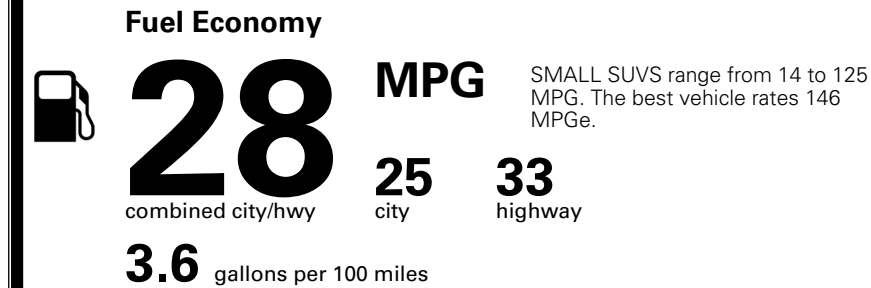

MSRP INCLUDING OPTIONS

\$ 29,590.00

INLAND FREIGHT AND HANDLING

\$ 1,495.00

TOTAL MANUFACTURER'S SUGGESTED RETAIL PRICE ►

\$ 31,085.00

TOTAL ADDITIONAL WEIGHT:

*Additional terms and conditions apply.
 **Kia Connect may be currently unavailable for some Model Year 2022 and newer vehicles sold or purchased in Massachusetts; please see owners.kia.com for more information.
 NOTE: When you purchase this vehicle, Kia America, Inc. collects personal information you provide to the dealership. For information on our collection and use of personal information and your rights, please see our Privacy Policy on www.kia.com.

EPA DOT Fuel Economy and Environment

Gasoline Vehicle

You spend \$250 more in fuel costs over 5 years compared to the average new vehicle.

Annual fuel cost \$1,750

Actual results will vary for many reasons, including driving conditions and how you drive and maintain your vehicle. The average new vehicle gets 29 MPG and costs \$8,500 to fuel over 5 years. Cost estimates are based on 15,000 miles per year at \$ 3.30 per gallon. MPGe is miles per gasoline gallon equivalent. Vehicle emissions are a significant cause of climate change and smog.