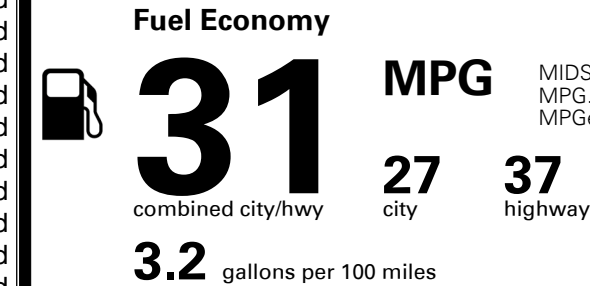

EPA DOT Fuel Economy and Environment

Gasoline Vehicle

MIDSIZE CARS range from 15 to 132 MPG. The best vehicle rates 140 MPGe.

You save $1,000
in fuel costs over 5 years compared to the average new vehicle.

Annual fuel cost $1,750