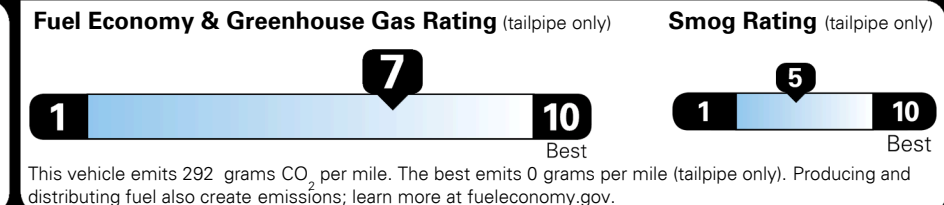

EPA DOT Fuel Economy and Environment

Gasoline Vehicle

You save \$750
 in fuel costs over 5 years compared to the average new vehicle.

Annual fuel cost \$1,150

Actual results will vary for many reasons, including driving conditions and how you drive and maintain your vehicle. The average new vehicle gets 27 MPG and costs \$6,500 to fuel over 5 years. Cost estimates are based on 15,000 miles per year at \$ 2.35 per gallon. MPGe is miles per gasoline gallon equivalent. Vehicle emissions are a significant cause of climate change and smog.