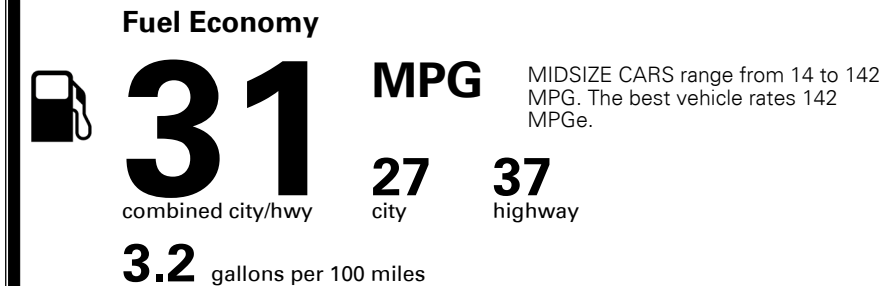

\$ 24,690.00

Included
 Included
 Included
 Included
 Included
 Included
 Included
 Included
 Included

\$155.00
 \$30.00
 \$50.00
 \$60.00

\$ 24,985.00

\$ 995.00

\$ 25,980.00

TOTAL ADDITIONAL WEIGHT: 9.5

*Additional terms and conditions apply.
 **Kia Connect may be currently unavailable for Model Year 2022 and newer vehicles sold or purchased in Massachusetts; please see owners.kia.com for updates on availability.
 NOTE: When you purchase this vehicle, Kia America, Inc. collects personal information you provide to the dealership. For information on our collection and use of personal information and your rights, please see our Privacy Policy on www.kia.com.

EPA DOT Fuel Economy and Environment

Gasoline Vehicle

You save \$750
 in fuel costs over 5 years compared to the average new vehicle.

Annual fuel cost \$1,150

Actual results will vary for many reasons, including driving conditions and how you drive and maintain your vehicle. The average new vehicle gets 27 MPG and costs \$6,500 to fuel over 5 years. Cost estimates are based on 15,000 miles per year at \$ 2.35 per gallon. MPGe is miles per gasoline gallon equivalent. Vehicle emissions are a significant cause of climate change and smog.