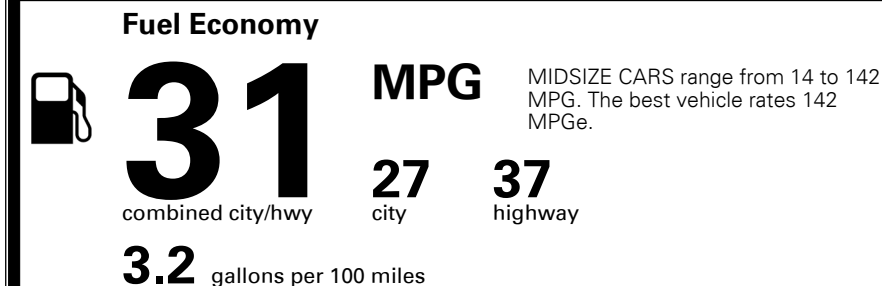

MANUFACTURER'S SUGGESTED RETAIL PRICE ▶

$ 24,690.00

COMPARE LXS FWD FEATURES
Added to/in place of standard LX features
- Blind-Spot Collision-Avoidance Assist
- Rear Cross-Traffic Collision-Avoidance Assist
- Safe Exit Assist
- Split-Folding Rear Seats w/ Center Armrest
- Rear USB Charger Ports
- Smart Key & Push Button Start
- Remote Start / Remote Climate (Key Fob)
- Smart Trunk (Open)

ADDITIONAL INSTALLED EQUIPMENT:
(In addition to or in place of standard features)
Passion Red Paint
Carpeted Floor Mats

Included
Included
Included
Included
Included
Included
Included
Included
Included

$445.00
$155.00

MSRP INCLUDING OPTIONS

$ 25,290.00

INLAND FREIGHT AND HANDLING

$ 995.00

TOTAL MANUFACTURER'S SUGGESTED RETAIL PRICE ▶

$ 26,285.00

TOTAL ADDITIONAL WEIGHT: 7.3

*Additional terms and conditions apply.
**Kia Connect may be currently unavailable for Model Year 2022 and newer vehicles sold or purchased in Massachusetts; please see owners.kia.com for updates on availability.
NOTE: When you purchase this vehicle, Kia America, Inc. collects personal information you provide to the dealership. For information on our collection and use of personal information and your rights, please see our Privacy Policy on www.kia.com.

EPA DOT Fuel Economy and Environment

Gasoline Vehicle

You save $750
in fuel costs over 5 years compared to the average new vehicle.

Annual fuel cost $1,150