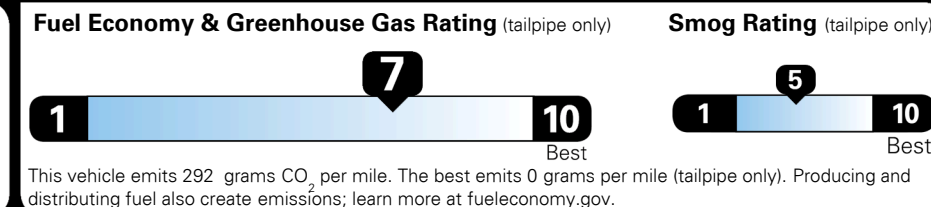

EPA DOT Fuel Economy and Environment

Gasoline Vehicle

You save \$750
 in fuel costs over 5 years compared to the average new vehicle.

Annual fuel cost \$1,150

Actual results will vary for many reasons, including driving conditions and how you drive and maintain your vehicle. The average new vehicle gets 27 MPG and costs \$6,500 to fuel over 5 years. Cost estimates are based on 15,000 miles per year at \$ 2.35 per gallon. MPGe is miles per gasoline gallon equivalent. Vehicle emissions are a significant cause of climate change and smog.