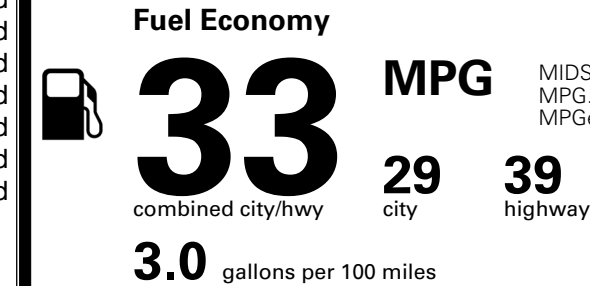

\$ 1,245.00

TOTAL MANUFACTURER'S SUGGESTED RETAIL PRICE ▶

\$ 29,025.00

TOTAL ADDITIONAL WEIGHT: 11.4

EPA DOT Fuel Economy and Environment

Gasoline Vehicle

You save
\$1,000
 in fuel costs
 over 5 years
 compared to the
 average new vehicle.