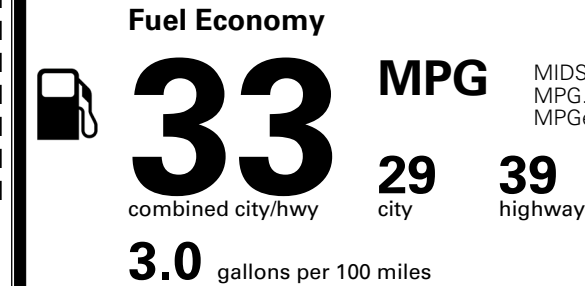

EXTERIOR

17" Alloy Wheels
LED Reflector Headlights w/Auto-On/Off & Amber LED DRLs
LED Tail Lights
Power Adjustable Heated Outside Mirrors
Compact Spare Tire

WARRANTY

10 Year/100,000 Mile Limited Powertrain Warranty
5 Year/60,000 Mile Limited Basic Warranty
5 Year/60,000 Mile Roadside Assistance

MANUFACTURER'S SUGGESTED RETAIL PRICE ▶

$ 25,490.00

COMPARE GT-LINE FEATURES

Added to/in place of standard EX features
- 18" Alloy Wheels
- Sport-Tuned Multi-Link Rear Suspension
- GT-Line Styling w/Gloss Black Exterior Accents
- Outside Mirror LED Turn Signal Indicators
- GT-Line Sport Steering Wheel w/Paddle Shifters
- Power Driver's Seat w/ Power Lumbar

Included
Included
Included
Included
Included
Included

ADDITIONAL INSTALLED EQUIPMENT: (In addition to or in place of standard features)

GT-Line Sunroof Package
- Power Sunroof w/ Sunshade
Carpeted Floor Mats
Wheel Locks

$900.00
$190.00
$80.00

MSRP INCLUDING OPTIONS

$ 26,660.00

INLAND FREIGHT AND HANDLING

$ 1,245.00

TOTAL MANUFACTURER'S SUGGESTED RETAIL PRICE ▶

$ 27,905.00

EPA DOT Fuel Economy and Environment

Gasoline Vehicle