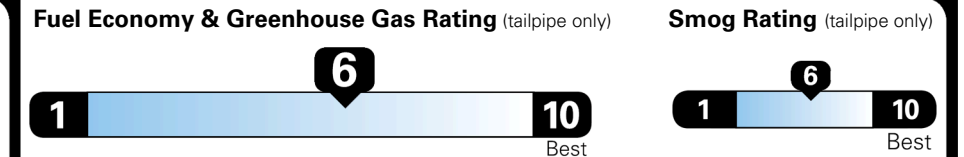

MIDSIZE CARS range from 15 to 139 MPG. The best vehicle rates 146 MPGe.

You save $1,000
in fuel costs over 5 years compared to the average new vehicle.

Annual fuel cost $1,500