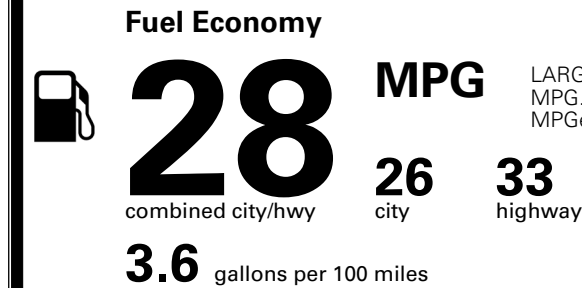

EPA DOT Fuel Economy and Environment

Gasoline Vehicle