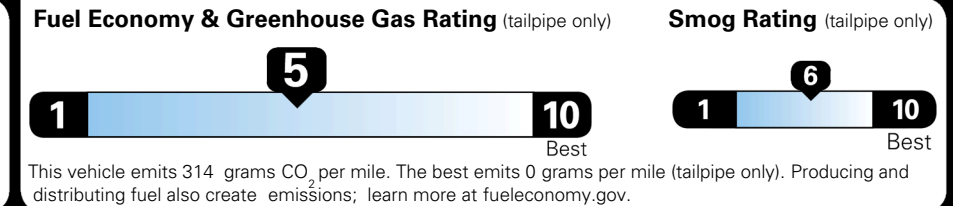

EPA DOT Fuel Economy and Environment

Gasoline Vehicle

You spend
\$250
 more in fuel costs
 over 5 years
 compared to the
 average new vehicle.

Annual fuel cost
\$1,750

Actual results will vary for many reasons, including driving conditions and how you drive and maintain your vehicle. The average new vehicle gets 29 MPG and costs \$8,500 to fuel over 5 years. Cost estimates are based on 15,000 miles per year at \$ 3.30 per gallon. MPGe is miles per gasoline gallon equivalent. Vehicle emissions are a significant cause of climate change and smog.