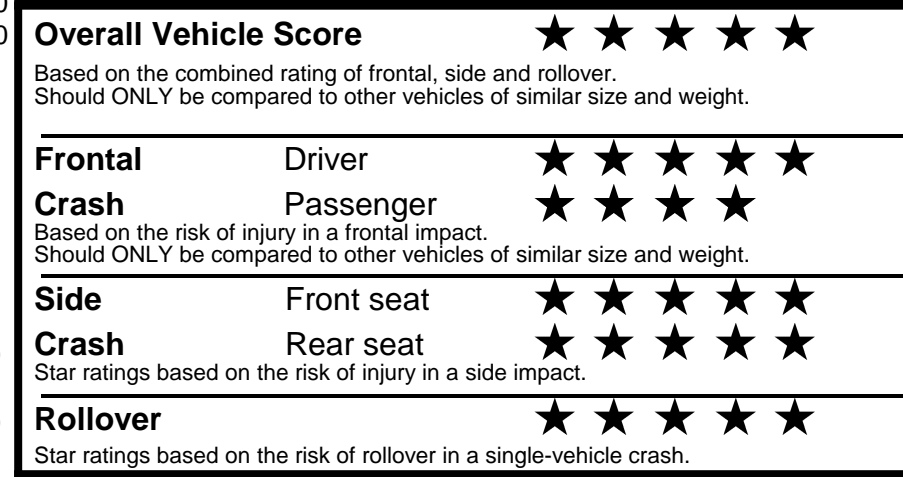

fueleconomy.gov

Calculate personalized estimates and compare vehicles

GOVERNMENT 5-STAR SAFETY RATINGS

Star ratings range from 1 to 5 stars (★★★★★) with 5 being the highest.
 Source: National Highway Traffic Safety Administration (NHTSA).
www.safercar.gov or 1-888-327-4236