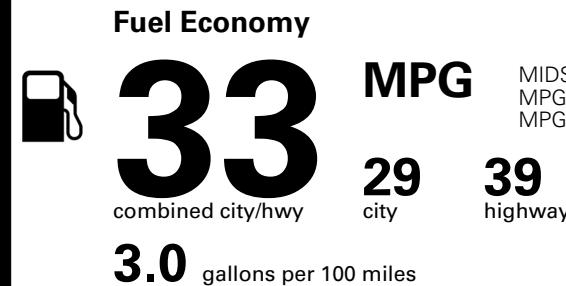

\$190.00
 \$80.00

MSRP INCLUDING OPTIONS

\$ 23,660.00

INLAND FREIGHT AND HANDLING

\$ 1,245.00

TOTAL MANUFACTURER'S SUGGESTED RETAIL PRICE ▶

\$ 24,905.00

*Additional terms and conditions apply.
 **Kia Connect may be currently unavailable for some Model Year 2022 and newer vehicles sold or purchased in Massachusetts; please see owners.kia.com for more information.
 NOTE: When you purchase this vehicle, Kia America, Inc. collects personal information you provide to the dealership. For information on our collection and use of personal information and your rights, please see our Privacy Policy on www.kia.com.

TOTAL ADDITIONAL WEIGHT: 12.3

EPA DOT Fuel Economy and Environment

Gasoline Vehicle

MIDSIZE CARS range from 15 to 139 MPG. The best vehicle rates 146 MPGe.

You save \$1,000
 in fuel costs over 5 years compared to the average new vehicle.