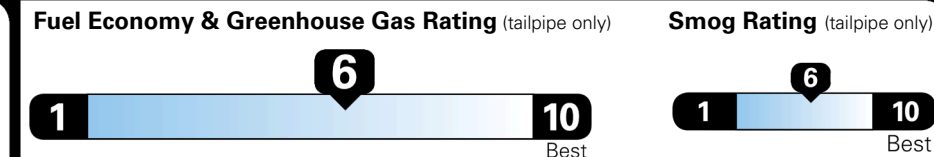

This vehicle emits 269 grams CO₂ per mile. The best emits 0 grams per mile (tailpipe only). Producing and distributing fuel also create emissions; learn more at fueleconomy.gov.

Actual results will vary for many reasons, including driving conditions and how you drive and maintain your vehicle. The average new vehicle gets 29 MPG and costs $8,500 to fuel over 5 years. Cost estimates are based on 15,000 miles per year at $ 3.30 per gallon. MPGe is miles per gasoline gallon equivalent. Vehicle emissions are a significant cause of climate change and smog.

fueleconomy.gov

Calculate personalized estimates and compare vehicles

GOVERNMENT 5-STAR SAFETY RATINGS

Overall Vehicle Score ★ ★ ★ ★ ★

Based on the combined rating of frontal, side and rollover. Should ONLY be compared to other vehicles of similar size and weight.

Frontal Driver ★ ★ ★ ★ ★

Crash Passenger ★ ★ ★ ★ ★

Based on the risk of injury in a frontal impact. Should ONLY be compared to other vehicles of similar size and weight.

Side Front seat ★ ★ ★ ★ ★

Crash Rear seat ★ ★ ★ ★ ★

Star ratings based on the risk of injury in a side impact.

Rollover ★ ★ ★ ★ ★

Star ratings based on the risk of rollover in a single-vehicle crash.

Star ratings range from 1 to 5 stars (★★★★★) with 5 being the highest.

Source: National Highway Traffic Safety Administration (NHTSA).

www.safercar.gov or 1-888-327-4236

Manufacturer's suggested retail price includes Manufacturer's recommended pre-delivery service. License and title fees, state and local taxes and other dealer installed options and accessories are not included in the manufacturer's suggested retail price.

PARTS CONTENT INFORMATION

FOR VEHICLES IN THIS CAR LINE U.S./CANADIAN PARTS CONTENT: 20 %

MAJOR SOURCES OF FOREIGN PARTS:
MEXICO: 45%
KOREA: 30%

NOTE: PARTS CONTENT DOES NOT INCLUDE FINAL ASSEMBLY, DISTRIBUTION, OR OTHER NON-PARTS COSTS.

FOR THIS VEHICLE FINAL ASSEMBLY POINT: PESQUERIA, NL, MEXICO

COUNTRY OF ORIGIN ENGINE (MOTOR): USA
TRANSMISSION: MEXICO