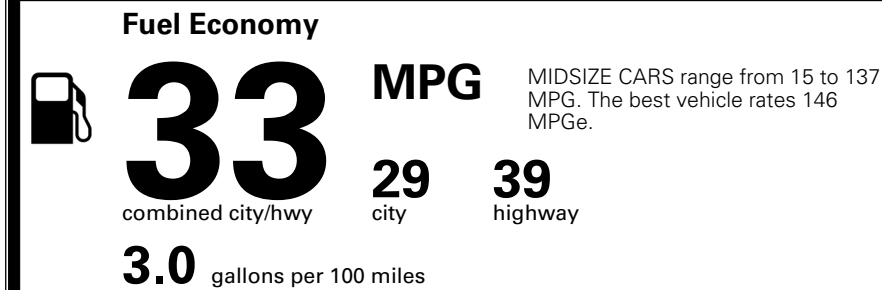

INLAND FREIGHT AND HANDLING \$ 1,245.00

TOTAL MANUFACTURER'S SUGGESTED RETAIL PRICE ▶ \$ 24,825.00

TOTAL ADDITIONAL WEIGHT: 11.4

*Additional terms and conditions apply.
 **Kia Connect may be currently unavailable for some Model Year 2022 and newer vehicles sold or purchased in Massachusetts; please see owners.kia.com for more information.
 NOTE: When you purchase this vehicle, Kia America, Inc. collects personal information you provide to the dealership. For information on our collection and use of personal information and your rights, please see our Privacy Policy on www.kia.com.

EPA DOT Fuel Economy and Environment

Gasoline Vehicle

You save \$1,000
 in fuel costs over 5 years compared to the average new vehicle.

Annual fuel cost \$1,500

Actual results will vary for many reasons, including driving conditions and how you drive and maintain your vehicle. The average new vehicle gets 29 MPG and costs \$8,500 to fuel over 5 years. Cost estimates are based on 15,000 miles per year at \$ 3.30 per gallon. MPGe is miles per gasoline gallon equivalent. Vehicle emissions are a significant cause of climate change and smog.