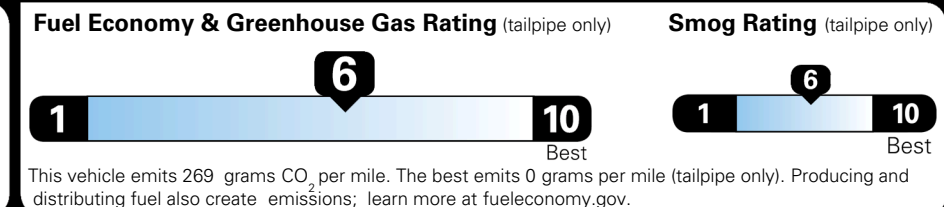

INLAND FREIGHT AND HANDLING \$ 1,245.00

TOTAL MANUFACTURER'S SUGGESTED RETAIL PRICE ▶ \$ 24,825.00

TOTAL ADDITIONAL WEIGHT: 11.4

*Additional terms and conditions apply.
 **Kia Connect may be currently unavailable for some Model Year 2022 and newer vehicles sold or purchased in Massachusetts; please see owners.kia.com for more information.
 NOTE: When you purchase this vehicle, Kia America, Inc. collects personal information you provide to the dealership. For information on our collection and use of personal information and your rights, please see our Privacy Policy on www.kia.com.

EPA DOT Fuel Economy and Environment

Gasoline Vehicle

You save \$1,000
 in fuel costs over 5 years compared to the average new vehicle.

Annual fuel cost \$1,500

Actual results will vary for many reasons, including driving conditions and how you drive and maintain your vehicle. The average new vehicle gets 29 MPG and costs \$8,500 to fuel over 5 years. Cost estimates are based on 15,000 miles per year at \$ 3.30 per gallon. MPGe is miles per gasoline gallon equivalent. Vehicle emissions are a significant cause of climate change and smog.