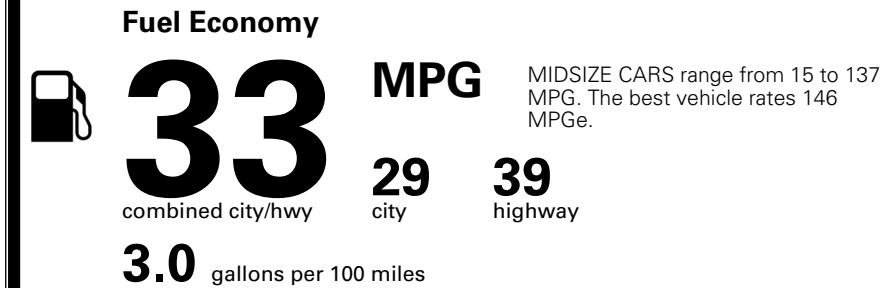

\$ 23,580.00

INLAND FREIGHT AND HANDLING

\$ 1,245.00

TOTAL MANUFACTURER'S SUGGESTED RETAIL PRICE ▶

\$ 24,825.00

*Additional terms and conditions apply.
 **Kia Connect may be currently unavailable for some Model Year 2022 and newer vehicles sold or purchased in Massachusetts; please see owners.kia.com for more information.
 NOTE: When you purchase this vehicle, Kia America, Inc. collects personal information you provide to the dealership. For information on our collection and use of personal information and your rights, please see our Privacy Policy on www.kia.com.

TOTAL ADDITIONAL WEIGHT: 11.4

EPA DOT Fuel Economy and Environment

Gasoline Vehicle

You save \$1,000
 in fuel costs over 5 years compared to the average new vehicle.

Annual fuel cost \$1,500

Actual results will vary for many reasons, including driving conditions and how you drive and maintain your vehicle. The average new vehicle gets 29 MPG and costs \$8,500 to fuel over 5 years. Cost estimates are based on 15,000 miles per year at \$ 3.30 per gallon. MPGe is miles per gasoline gallon equivalent. Vehicle emissions are a significant cause of climate change and smog.