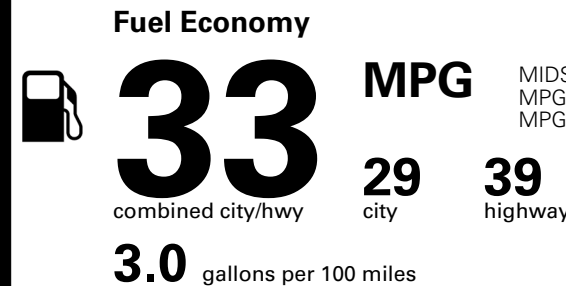

EPA DOT Fuel Economy and Environment

Gasoline Vehicle

MIDSIZE CARS range from 15 to 139 MPG. The best vehicle rates 146 MPGe.

You save $1,000
in fuel costs over 5 years compared to the average new vehicle.

Annual fuel cost $1,500