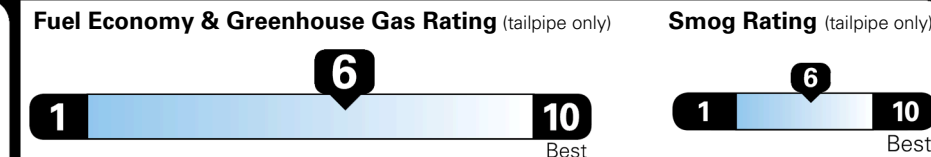

This vehicle emits 269 grams CO₂ per mile. The best emits 0 grams per mile (tailpipe only). Producing and distributing fuel also create emissions; learn more at fueleconomy.gov.

Actual results will vary for many reasons, including driving conditions and how you drive and maintain your vehicle. The average new vehicle gets 29 MPG and costs $8,500 to fuel over 5 years. Cost estimates are based on 15,000 miles per year at $ 3.30 per gallon. MPGe is miles per gasoline gallon equivalent. Vehicle emissions are a significant cause of climate change and smog.

fueleconomy.gov

Calculate personalized estimates and compare vehicles

GOVERNMENT 5-STAR SAFETY RATINGS

Overall Vehicle Score ★ ★ ★ ★ ★

Based on the combined rating of frontal, side and rollover. Should ONLY be compared to other vehicles of similar size and weight.

Frontal Driver ★ ★ ★ ★ ★

Crash Passenger ★ ★ ★ ★ ★

Based on the risk of injury in a frontal impact. Should ONLY be compared to other vehicles of similar size and weight.

Side Front seat ★ ★ ★ ★ ★

Crash Rear seat ★ ★ ★ ★ ★

Star ratings based on the risk of injury in a side impact.

Rollover ★ ★ ★ ★ ★

Star ratings based on the risk of rollover in a single-vehicle crash.

Star ratings range from 1 to 5 stars (★★★★★) with 5 being the highest.

Source: National Highway Traffic Safety Administration (NHTSA).

www.safercar.gov or 1-888-327-4236

Manufacturer's suggested retail price includes Manufacturer's recommended pre-delivery service. License and title fees, state and local taxes and other dealer installed options and accessories are not included in the manufacturer's suggested retail price.

PARTS CONTENT INFORMATION

FOR VEHICLES IN THIS CAR LINE U.S./CANADIAN PARTS CONTENT: 20 %

MAJOR SOURCES OF FOREIGN PARTS:
MEXICO: 45%
KOREA: 30%

NOTE: PARTS CONTENT DOES NOT INCLUDE FINAL ASSEMBLY, DISTRIBUTION, OR OTHER NON-PARTS COSTS.

FOR THIS VEHICLE FINAL ASSEMBLY POINT: PESQUERIA, NL, MEXICO

COUNTRY OF ORIGIN

ENGINE (MOTOR): USA

TRANSMISSION: MEXICO