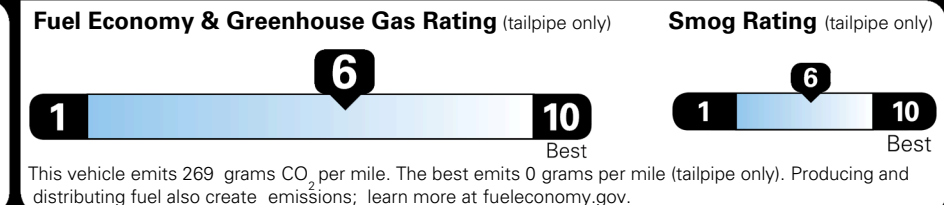

TOTAL ADDITIONAL WEIGHT: 12.3

EPA DOT Fuel Economy and Environment

Gasoline Vehicle

You save \$1,000
 in fuel costs over 5 years compared to the average new vehicle.

Annual fuel cost \$1,500

Actual results will vary for many reasons, including driving conditions and how you drive and maintain your vehicle. The average new vehicle gets 29 MPG and costs \$8,500 to fuel over 5 years. Cost estimates are based on 15,000 miles per year at \$ 3.30 per gallon. MPGe is miles per gasoline gallon equivalent. Vehicle emissions are a significant cause of climate change and smog.

fueleconomy.gov

Calculate personalized estimates and compare vehicles

GOVERNMENT 5-STAR SAFETY RATINGS

Overall Vehicle Score ★★★★★

Based on the combined rating of frontal, side and rollover. Should ONLY be compared to other vehicles of similar size and weight.