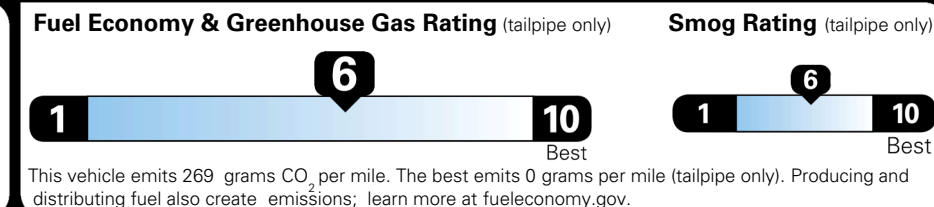

TOTAL ADDITIONAL WEIGHT: 12.0

EPA DOT Fuel Economy and Environment

Gasoline Vehicle

You save \$1,000
 in fuel costs over 5 years compared to the average new vehicle.

Annual fuel cost \$1,500

Actual results will vary for many reasons, including driving conditions and how you drive and maintain your vehicle. The average new vehicle gets 29 MPG and costs \$8,500 to fuel over 5 years. Cost estimates are based on 15,000 miles per year at \$ 3.30 per gallon. MPGe is miles per gasoline gallon equivalent. Vehicle emissions are a significant cause of climate change and smog.