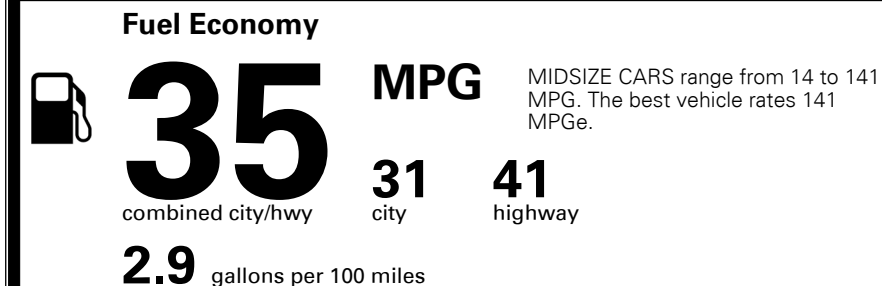

TOTAL ADDITIONAL WEIGHT:

**EPA DOT Fuel Economy and Environment**

**Gasoline Vehicle**

**You save \$1,750**  
 in fuel costs over 5 years compared to the average new vehicle.

**Annual fuel cost \$1,150**

Actual results will vary for many reasons, including driving conditions and how you drive and maintain your vehicle. The average new vehicle gets 27 MPG and costs \$7,500 to fuel over 5 years. Cost estimates are based on 15,000 miles per year at \$ 2.70 per gallon. MPGe is miles per gasoline gallon equivalent. Vehicle emissions are a significant cause of climate change and smog.