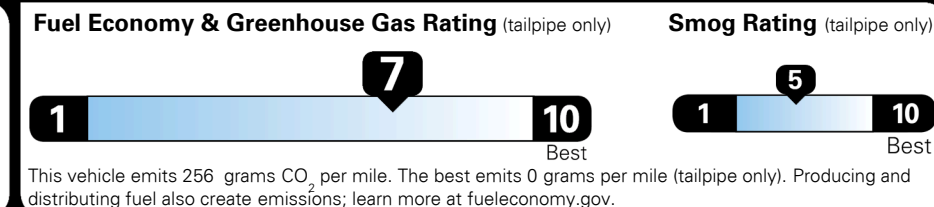

TOTAL ADDITIONAL WEIGHT:

**EPA DOT Fuel Economy and Environment**

**Gasoline Vehicle**

**You save \$1,750**  
 in fuel costs over 5 years compared to the average new vehicle.

**Annual fuel cost \$1,150**

Actual results will vary for many reasons, including driving conditions and how you drive and maintain your vehicle. The average new vehicle gets 27 MPG and costs \$7,500 to fuel over 5 years. Cost estimates are based on 15,000 miles per year at \$ 2.70 per gallon. MPGe is miles per gasoline gallon equivalent. Vehicle emissions are a significant cause of climate change and smog.